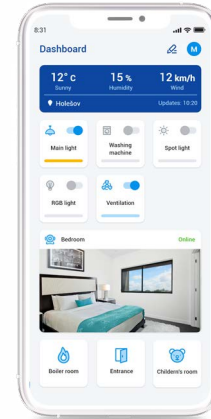

Remote control

RF Pilot

Ingeniously simple, simply ingenious. Remote control with which home automation begins. With the helpful colour OLED display you control up to 40 devices clearly divided by rooms. Under your thumb you have drawers, lights, garage doors, blinds, irrigation and more.

Wall Controller

RFWB-20/G, RFWB-40/G

Wireless switch with two or four buttons. The controller can be easily attached anywhere, glued or placed on a table. The LOGUS⁹⁰ design offers many colours and materials, so it fits perfectly into any interior. The battery will last up to several years of operation..

Touch unit

RF Touch

You can control the touch unit while mount firmly to the wall or "Stick" wherever you want it. 3.5 "colour TFT display with intuitive operation, which really everyone can handle. Thanks to the clear division into lights, heating, air conditioning or scenarios the controller becomes a toy.

Application for smart devices

iNELS Home Control

You can view power consumption values and graphs, check security cameras, or control home alarms on your device. At the same time, you use the application to set individual components.