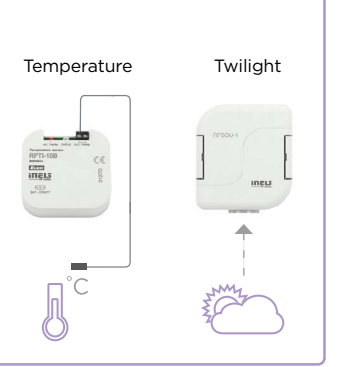

External Controllers:

Internal Controllers:

Detectors:

Sensors:

Units:

Overview of wireless system units

Controllers

RFWB-20/G
On-wall button controller - 2 buttons