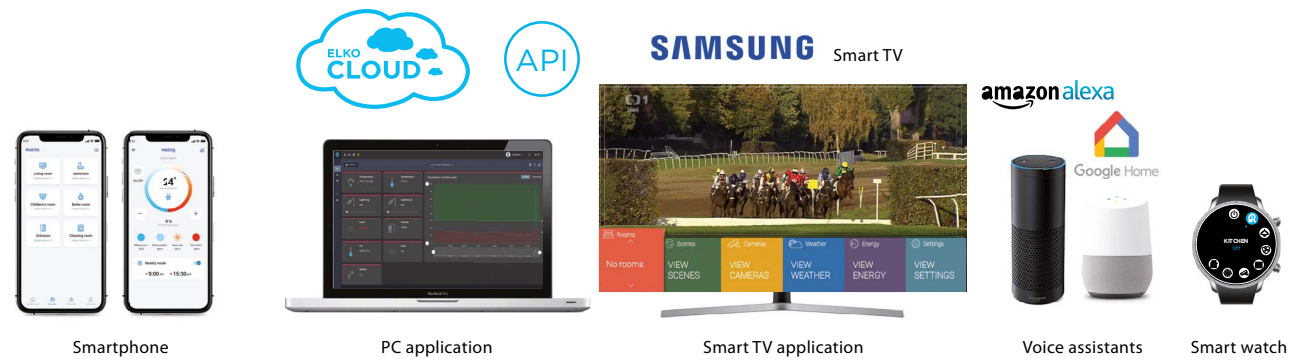

Different control methods

Switch, key-fob Telephone Watch, Smart TV.

7.

Function variability

You can change the system and set as desired.

8.

Design, It's exciting.

9.

Construction

Very fast assembly in a matter of hours.

10.

Produced in CZ

Directly developed and produced in the ELKO EP plant in Holesov.

- RFIO** - radiofrequency protocol unidirectional
- RFIO2** - radiofrequency protocol bidirectional
- Wi-Fi**
- LAN**

External Controllers:

Internal Controllers:

Detectors:

Sensors:

Units:

Overview of wireless system units

Controllers

RFWB-20/G
On-wall button controller - 2 buttons