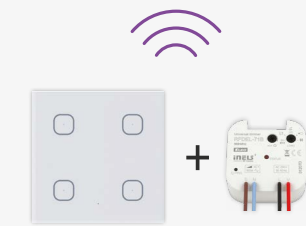

Quick solution: controller + receiver

Switching

- RFWB-20/G + RFSA-11B**
- On / Off
 - Timer on/off

Appliances

- RFWB-20/G + RFSA-61M**
- On / Off
 - Timing

Lighting

- RF Pilot + RFDA-73M/RGB**
- RGB strips
 - colour scenes
 - mixing colour

Heating

- RFTC-50/G + RFATV-1**
- thermocouple on valve
 - temperature measurement
 - guarding "open window"

Remote control

- iHC + eLAN-RF-003**
- smart control Telephone / tablet or smart TV

See how the iNELS smart house works
[youtube.com/elkoep](https://www.youtube.com/elkoep)