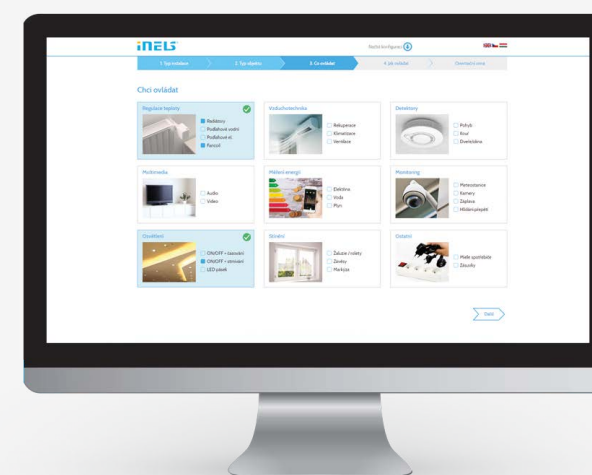

Quick configuration order

Large selection of options

Estimated price in a few minutes

You can find the price offer at elkoop.inels.com