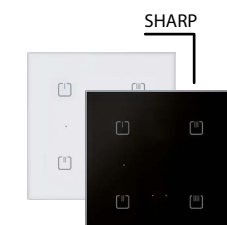

RFDW-71/W - white glass
RFDW-71/B - black glass
Glass touch controller with dimmer, SHARP