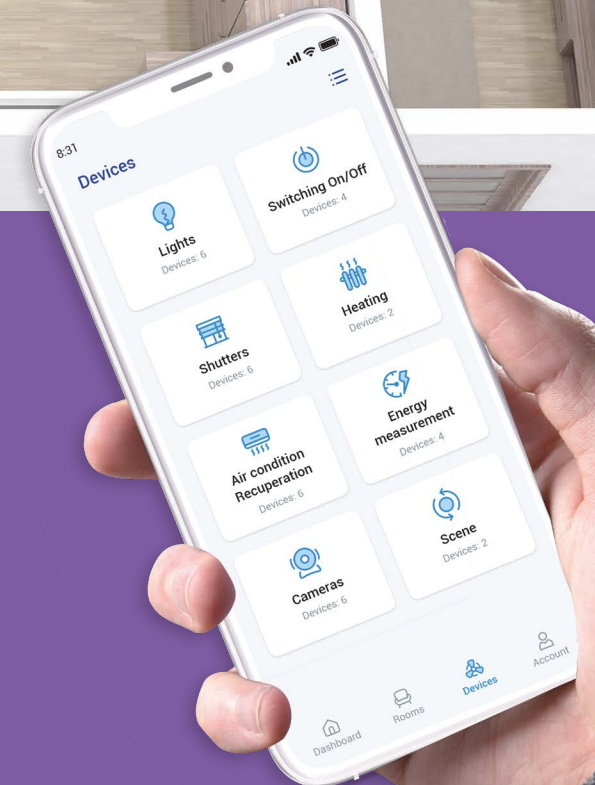

Energy measurement

Measured values of electricity consumption, water, gas are transmitted wirelessly to the Cloud, which provides them to applications or web browsers.

Security

The systems include detectors (motion, window, door, smoke), which are the basis of the home alarm. The water leak sensor warns against flooding of the bathroom or an overflowing sink.

Garage, Gates

Can be operated from the controllers or automatically according to position when approached.

Scenes

With the push of a button on the remote control, it is possible to control several devices at the same time (light scenes; switch off everything, night corridor).

Weather

When it rains outside, the blinds close..

Lighting

Easy switching or dimming different types of light sources, including LEDs, even colour RGB.

Clear and intuitive application for controlling all RF elements connected to the system.

With one click, it switches between rooms and allows you to control and monitor all the components. Displays values and graphs of energy consumption, allows you to display cameras. Thanks to the internet, the owner has an overview of his house anytime and from anywhere..