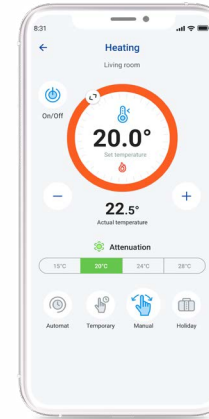

Touch unit

RF Touch

You can control the touch unit while mount firmly to the wall or "Stick" wherever you want it. 3.5 "colour TFT display with intuitive operation, which really everyone can handle. Thanks to the clear division into lights, heating, air conditioning or scenarios the controller becomes a toy.

Application for smart devices

iNELS Home Control

You can view power consumption values and graphs, check security cameras, or control home alarms on your device. At the same time, you use the application to set individual components.

Overview

A quick overview of the whole households can be found in one place.

Heating

You can set the temperature in each room exactly as it suits you.

Camera

For the safety of your house you can monitor from anywhere in the world.

Energy measurement

All your energy consumption can be checked at anytime from your mobile.

Samsung Smart TV

iSHC

The iNELS Home Control (iHC) application brings a new dimension to controlling the entire home via smart TVs. The iHC is fully compatible with the Tizen operating system for Samsung Smart TV. The application can be downloaded for FREE in Samsung Apps in the Lifestyle category. The application is also in the PROMO version, in which it is possible to try online control of appliances and devices.