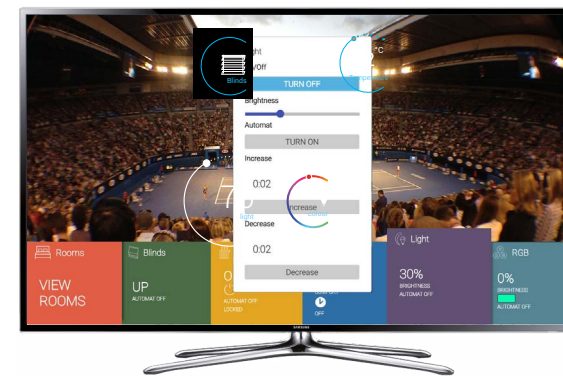

Application for smart devices

iNELS Home Control

You can view power consumption values and graphs, check security cameras, or control home alarms on your device. At the same time, you use the application to set individual components.

Overview

A quick overview of the whole households can be found in one place.

Heating

You can set the temperature in each room exactly as it suits you.

Camera

For the safety of your house you can monitor from anywhere in the world.

Energy measurement

All your energy consumption can be checked at anytime from your mobile.

Samsung Smart TV

iSHC

The iNELS Home Control (iHC) application brings a new dimension to controlling the entire home via smart TVs. The iHC is fully compatible with the Tizen operating system for Samsung Smart TV. The application can be downloaded for FREE in Samsung Apps in the Lifestyle category. The application is also in the PROMO version, in which it is possible to try online control of appliances and devices.