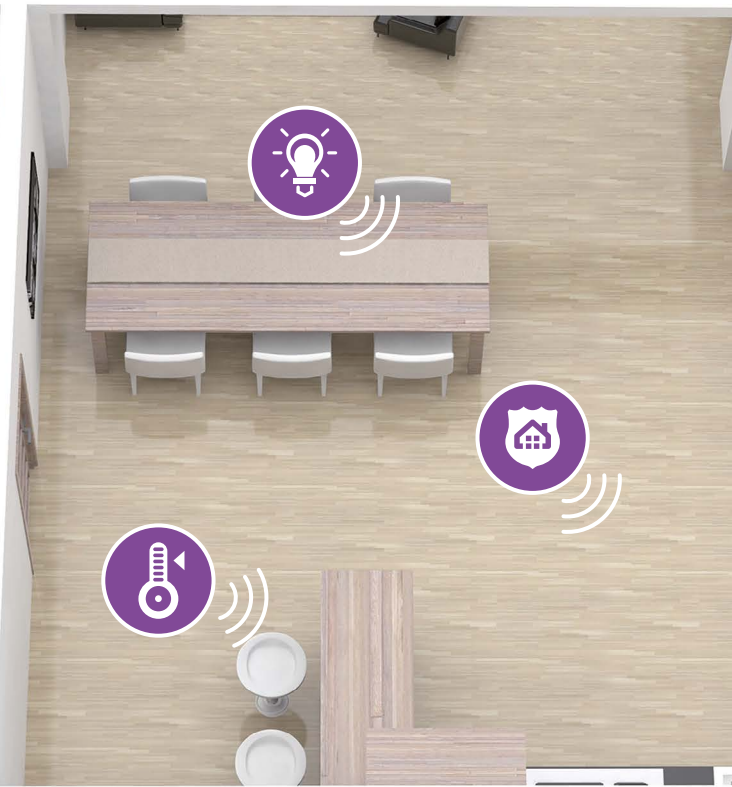

Energy measurement

Measured values of electricity consumption, water, gas are transmitted wirelessly to the Cloud, which provides them to applications or web browsers.

Security

The systems include detectors (motion, window, door, smoke), which are the basis of the home alarm. The water leak sensor warns against flooding of the bathroom or an overflowing sink.

Garage, Gates

Can be operated from the controllers or automatically according to position when approached.

Scenes

With the push of a button on the remote control, it is possible to control several devices at the same time (light scenes; switch off everything, night corridor).

Weather

When it rains outside, the blinds close..

Lighting

Easy switching or dimming different types of light sources, including LEDs, even colour RGB.

Clear and intuitive application for controlling all RF elements connected to the system.

With one click, it switches between rooms and allows you to control and monitor all the components. Displays values and graphs of energy consumption, allows you to display cameras. Thanks to the internet, the owner has an overview of his house anytime and from anywhere..