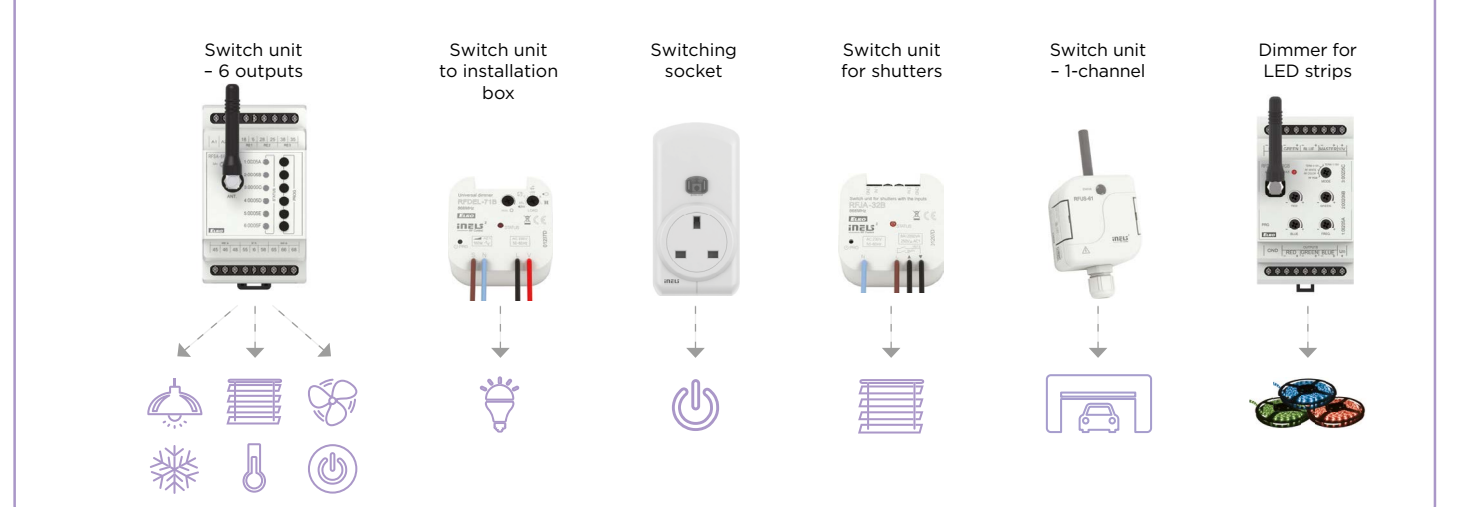

Construction

Very fast assembly in a matter of hours.

10.

Produced in CZ

Directly developed and produced in the ELKO EP plant in Holesov.

- RFIO** - radiofrequency protocol unidirectional
- RFIO2** - radiofrequency protocol bidirectional
- Wi-Fi**
- LAN**

External Controllers:

Internal Controllers:

Detectors:

Sensors:

Units:

Overview of wireless system units

Controllers

RFWB-20/G
On-wall button controller - 2 buttons