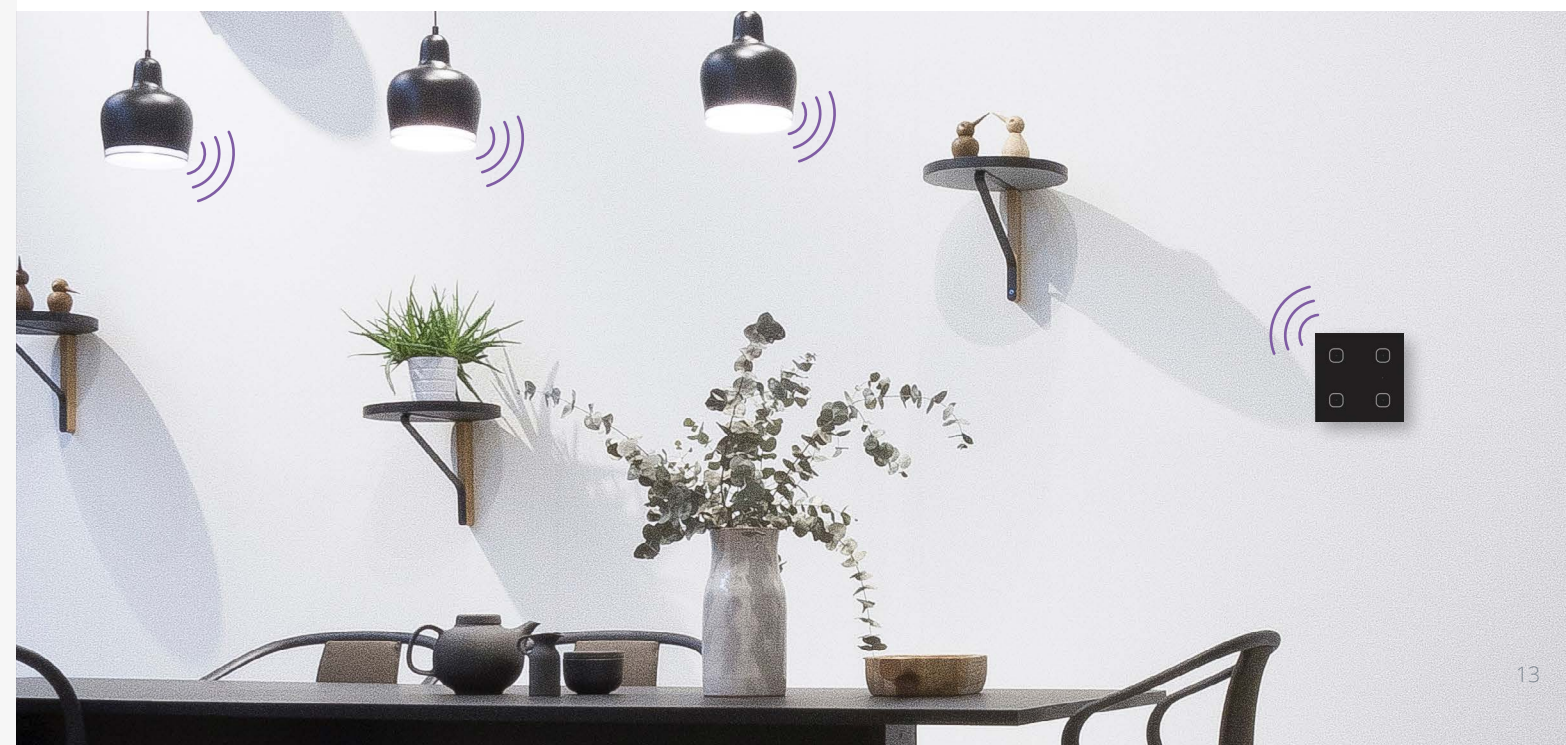

Different control methods

Switch, key-fob Telephone Watch, Smart TV.

7.

Function variability

You can change the system and set as desired.

8.

Design, It's exciting.

9.

Construction

Very fast assembly in a matter of hours.

10.

Produced in CZ

Directly developed and produced in the ELKO EP plant in Holesov.

- RFIO** - radiofrequency protocol unidirectional
- RFIO2** - radiofrequency protocol bidirectional
- Wi-Fi**
- LAN**

External Controllers:

Internal Controllers:

Detectors:

Sensors:

Units:

Overview of wireless system units

Controllers

RFWB-20/G
On-wall button controller - 2 buttons