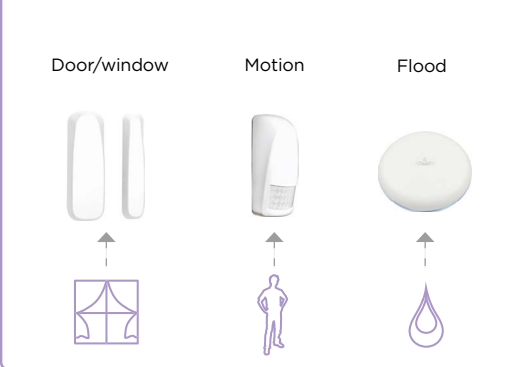

Different control methods

Switch, key-fob Telephone Watch, Smart TV.

7.

Function variability

You can change the system and set as desired.

8.

Design, It's exciting.

9.

Construction

Very fast assembly in a matter of hours.

10.

Produced in CZ

Directly developed and produced in the ELKO EP plant in Holesov.

- RFIO** - radiofrequency protocol unidirectional
- RFIO2** - radiofrequency protocol bidirectional
- Wi-Fi**
- LAN**

External Controllers:

Internal Controllers:

Detectors:

Sensors:

Units:

Overview of wireless system units

Controllers

RFWB-20/G
On-wall button controller - 2 buttons