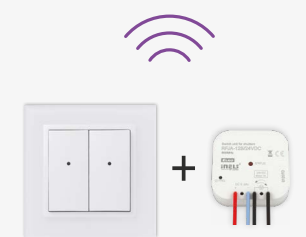

Blinds, shutters

1. **RFWB-40/G + RFJA-12B**
2. raise/ lower
   - slat tilting