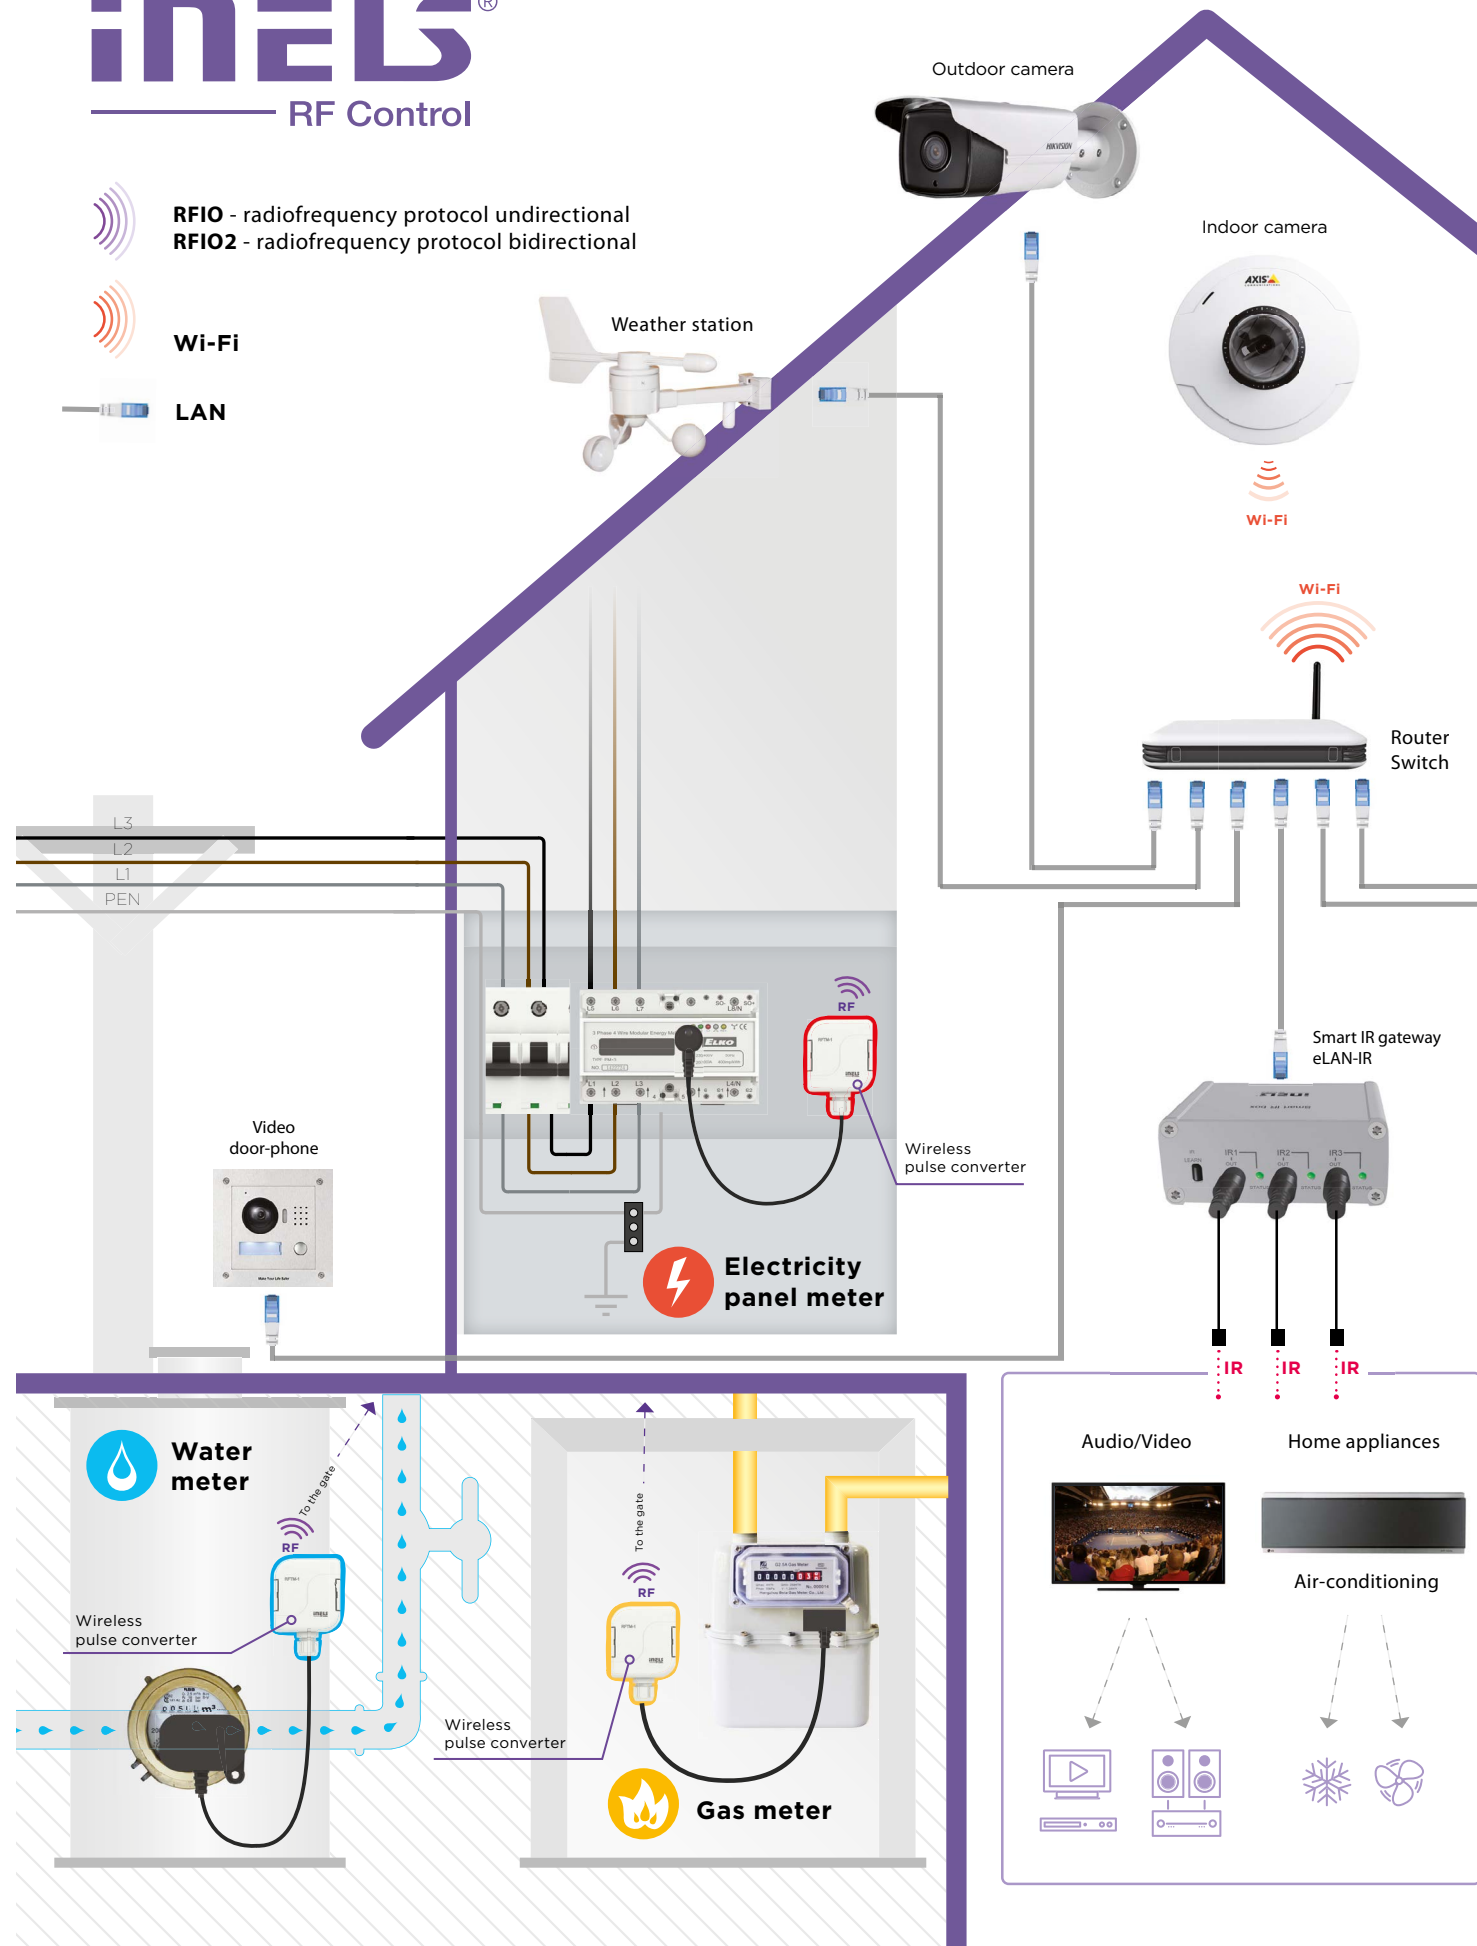

Different control methods

Switch, key-fob Telephone Watch, Smart TV.

7.

Function variability

You can change the system and set as desired.

8.

Design, It's exciting.

9.

Construction

Very fast assembly in a matter of hours.

10.

Produced in CZ

Directly developed and produced in the ELKO EP plant in Holesov.

- RFIO** - radiofrequency protocol unidirectional
- RFIO2** - radiofrequency protocol bidirectional
- Wi-Fi**
- LAN**

External Controllers:

Internal Controllers:

Detectors:

Sensors:

Units:

Overview of wireless system units

Controllers

RFWB-20/G
On-wall button controller - 2 buttons